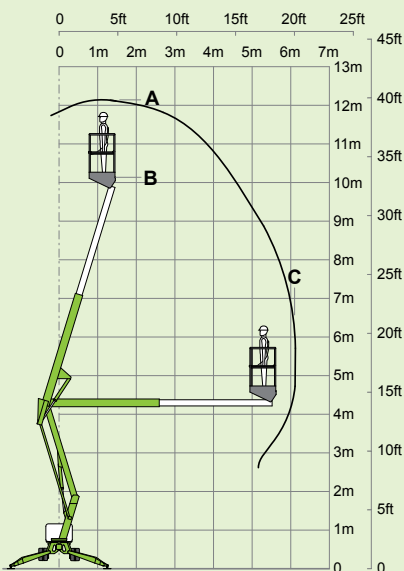

(A) 12.2m
40ft

(B) 10.2m
33ft 6in

(C) 6.1m
20ft

120kg
265lbs

200kg
440lbs

0.75m x 0.65m
2ft 6in x 2ft 2in

(D) 1.9m
6ft 3in

(E) 0.75m
2ft 6in

(F) 1.15m
3ft 9in

(G) 3m
9ft 10in

(J) 3.95m
13ft

1.6km/h
1mph

60%
31°

1850kg
4080lbs

niftylift.com.au

NIFTYLIFT PTY
11 Kennington Drive,
Tomago,
NSW 2322,
Australia
www.niftylift.com.au
e-mail: jking@niftylift.com.au
Tel.: +61 (0) 2 4964 9765
Fax.: +61 (0) 2 4964 9714