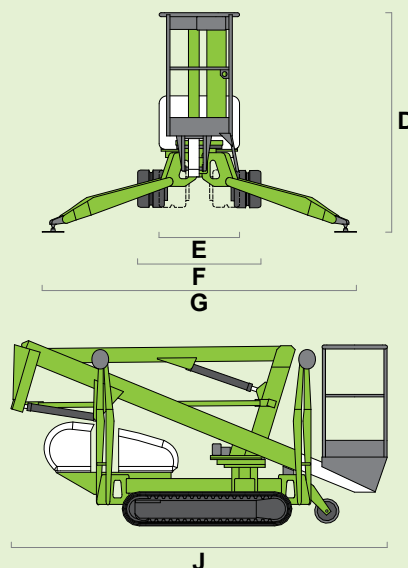

(A) 12.2m
40ft

(B) 10.2m
33ft 6in

(C) 6.1m
20ft

120kg
265lbs

200kg
440lbs

0.75m x 0.65m
2ft 6in x 2ft 2in

(D) 1.9m
6ft 3in

(E) 0.75m
2ft 6in

(F) 1.15m
3ft 9in

(G) 3m
9ft 10in

(J) 3.95m
13ft

1.6km/h
1mph

60%
31°

1850kg
4080lbs

niftylift.com.au

NIFTYLIFT PTY
11 Kennington Drive,
Tomago,
NSW 2322,
Australia
www.niftylift.com.au
e-mail: jking@niftylift.com.au
Tel.: +61 (0) 2 4964 9765
Fax.: +61 (0) 2 4964 9714